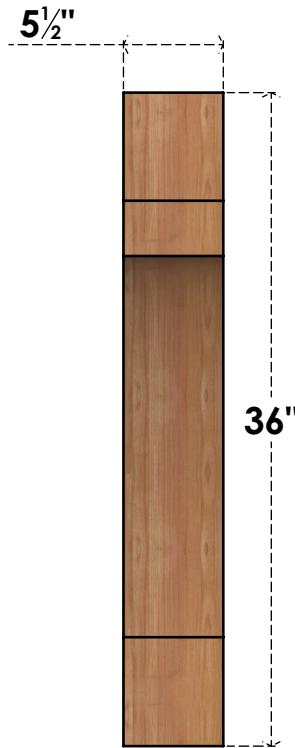

# BRC06X24X36MRC00SWR

5 1/2"W X 24"D X 36"H MERCED SMOOTH BRACE, WESTERN RED CEDAR

EKENA MILLWORK  
 2300 WEST MAIN ST.  
 CLARKSVILLE, TX 75426  
 TOLL FREE: 866-607-0453  
 WWW.EKENAMILLWORK.COM

### NOTES

1. INSTALLATION TO BE COMPLETED IN ACCORDANCE WITH MANUFACTURER'S SPECIFICATIONS.
2. DRAWING MAY NOT BE TO SCALE
3. THIS DRAWING IS INTENDED FOR DESIGN AND PLANNING PURPOSES ONLY.
4. ALL INFORMATION CONTAINED HEREIN WAS CURRENT AT THE TIME OF DEVELOPMENT BUT MUST BE REVIEWED AND APPROVED BY THE PRODUCT MANUFACTURER TO BE CONSIDERED ACCURATE.
5. PRODUCTS ARE NOT KILN DRIED. THIS ITEM IS UNIQUE AND WILL CONTAIN THE NATURAL VARIATIONS THAT THE WOOD SPECIES OFFERS. THIS MAY RESULT IN VARIATIONS UP TO 1/4"