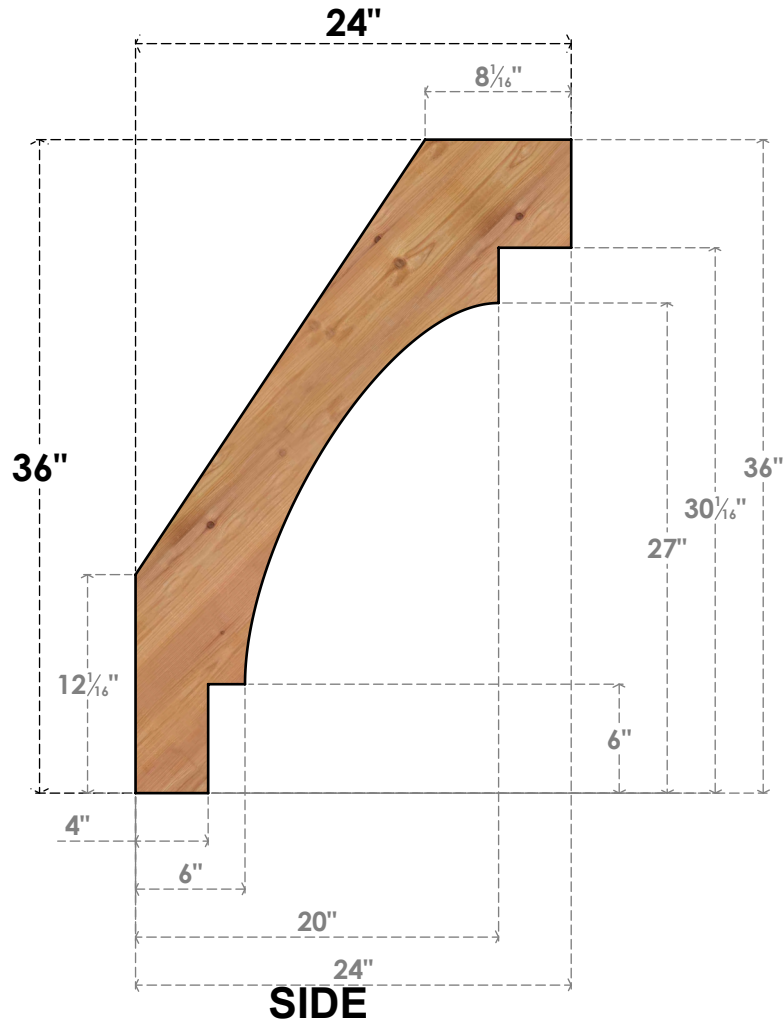

# BRC06X24X36MRC00SWR

5 1/2"W X 24"D X 36"H MERCED SMOOTH BRACE, WESTERN RED CEDAR

EKENA MILLWORK  
 2300 WEST MAIN ST.  
 CLARKSVILLE, TX 75426  
 TOLL FREE: 866-607-0453  
 WWW.EKENAMILLWORK.COM

### NOTES

1. INSTALLATION TO BE COMPLETED IN ACCORDANCE WITH MANUFACTURER'S SPECIFICATIONS.
2. DRAWING MAY NOT BE TO SCALE
3. THIS DRAWING IS INTENDED FOR DESIGN AND PLANNING PURPOSES ONLY.
4. ALL INFORMATION CONTAINED HEREIN WAS CURRENT AT THE TIME OF DEVELOPMENT BUT MUST BE REVIEWED AND APPROVED BY THE PRODUCT MANUFACTURER TO BE CONSIDERED ACCURATE.
5. PRODUCTS ARE NOT KILN DRIED. THIS ITEM IS UNIQUE AND WILL CONTAIN THE NATURAL VARIATIONS THAT THE WOOD SPECIES OFFERS. THIS MAY RESULT IN VARIATIONS UP TO 1/4"